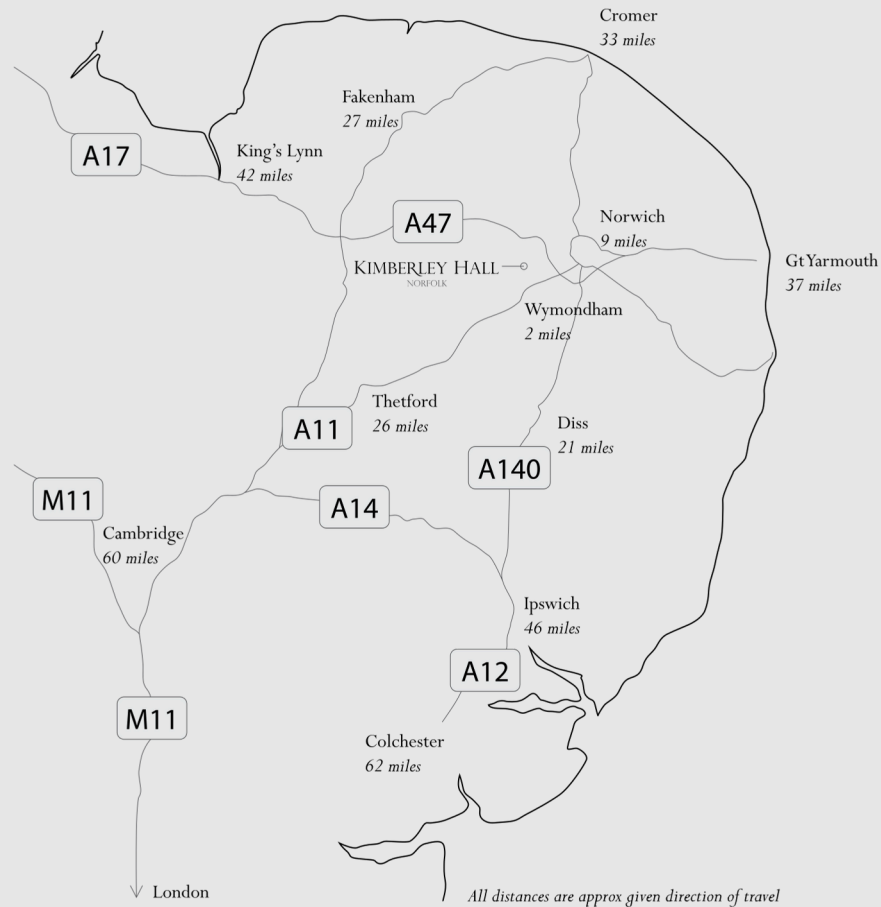

KIMBERLEY HALL

NORFOLK

Kimberley Hall
Wymondham
Norfolk
NR18 0RT

On the assumption everyone now uses SATNAV our post code sometimes sends you to the wrong entrance that might not belong to us. Please follow NR18 0RS – this will put you on Barnham Broom Road, and take you to Lodge Farm entrance on your right hand side coming from Wymondham, don't turn in simply carry on driving for another 300m along the main road to our entrance on the LHS. Those approaching from the other direction will arrive at the gates on the RHS before getting to that code.

Look out for a pair of pink lodge cottages with black iron gates.

WHAT 3 WORDS: lifeboats.throats.city

Taxi's and Train's

Ron's Taxis : 01953 601050

Tan Cars : 01953 602693

Station Taxis : 01953 600007

Wymondham station - 10 mins to Kimberley Hall

Norwich station - 30 mins to Kimberley Hall